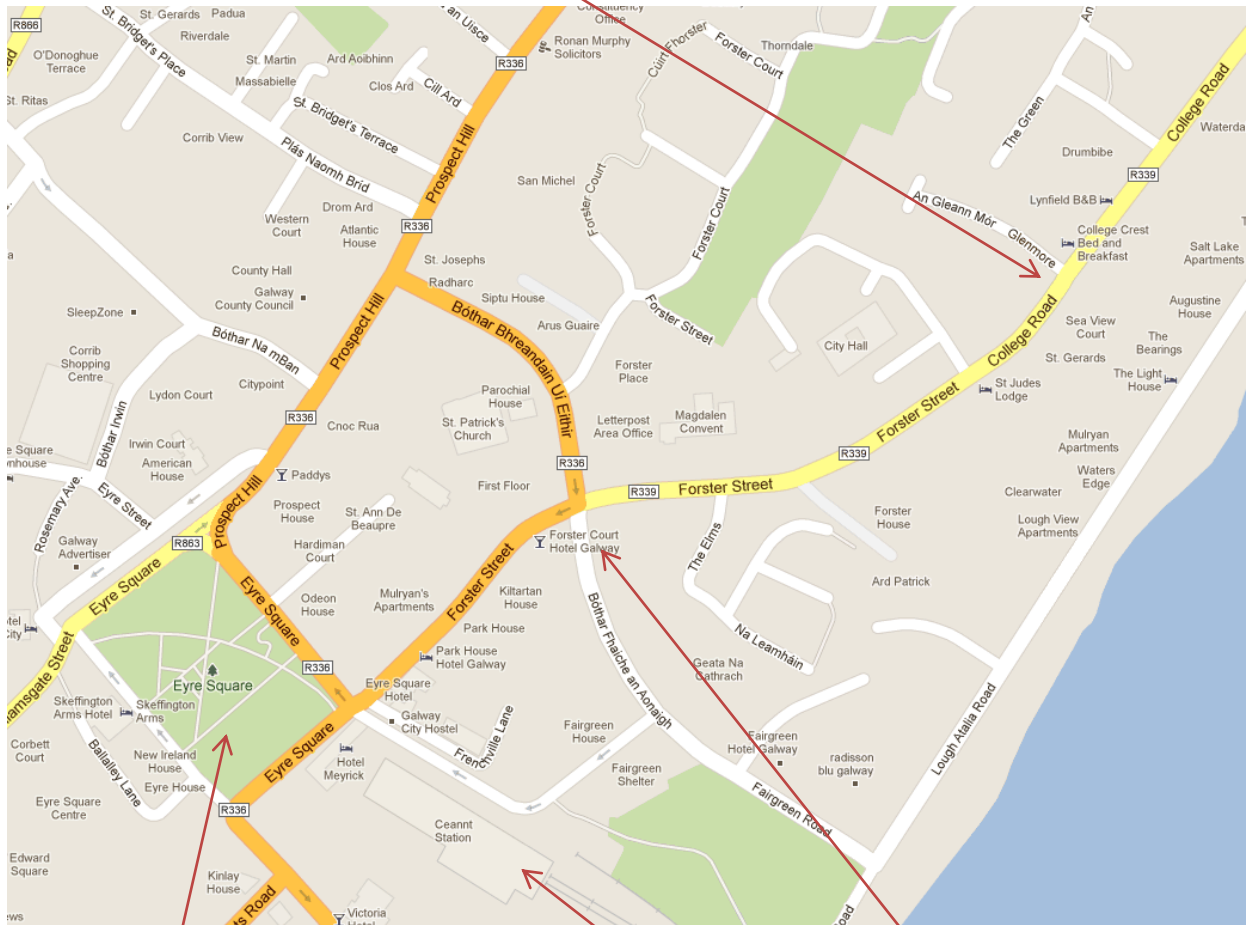

Centre of English Studies – Galway IELTS Test Centre Map and Transport Information

Address

Yeats College, Yeats House, College Road, Galway

Location

The CES Galway IELTS Test Centre is conveniently located in Yeats College on College Road, just a short walk from Eyre Square in the city centre.

Directions

- From Eyre Square, go straight down Forster Street.
- Keep going straight until Forster Street turns into College Road.
- Go past the City Hall building on the left.
- Yeats College will be on the left-hand side just before the Glenmore housing estate.

Please see the map on the next page for more information.

IMPORTANT: The entrance for Yeats College is around the back of the building.
Please follow the IELTS signs.

CES IELTS Exam Centre, Yeats College, College Road

Eyre Square, Galway City Centre

Train Station

Bus Station

Getting to and from Galway

Rail: Galway is connected to all major cities and towns in Ireland by train. See www.irishrail.ie for more information. The main train station (Ceannt Station) is just a five minute walk from the test centre.